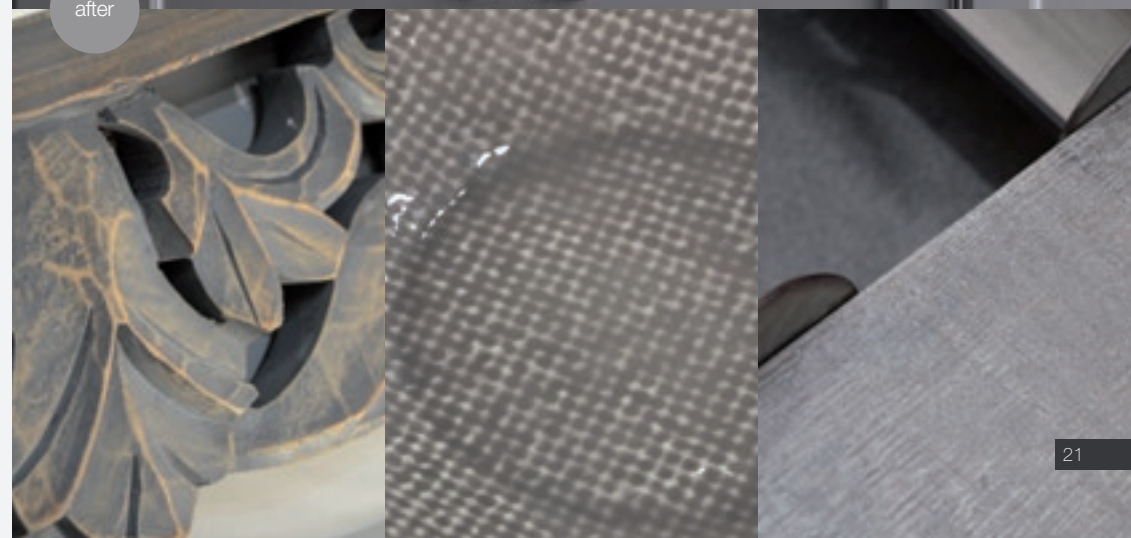

Renovate the kitchen

Floor Prestige over tiles
but also over stoneware
and lacquered wood

Floor Prestige fits perfectly with kitchen tiles, because it creates a water-repellent barrier. It's also resistant to chemical agents, stains and scratches. With the tones of middle grey it is possible to realize decorations on top.

before

after