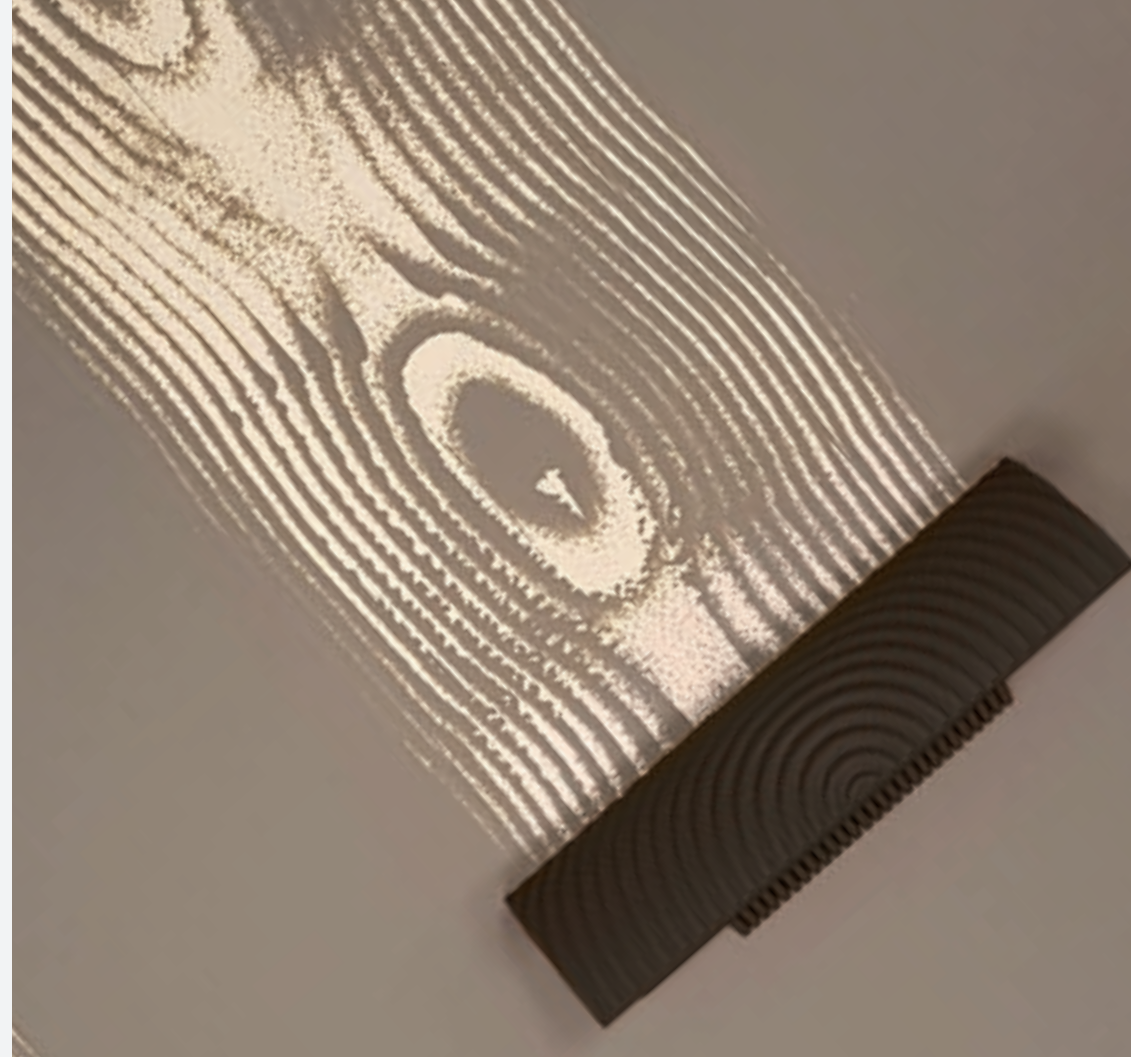

With Floor Prestige coatings you can experiment new techniques

After a first coat, spread a contrasting colour of Floor Prestige by roller or stencil to obtain veins with strong effect.